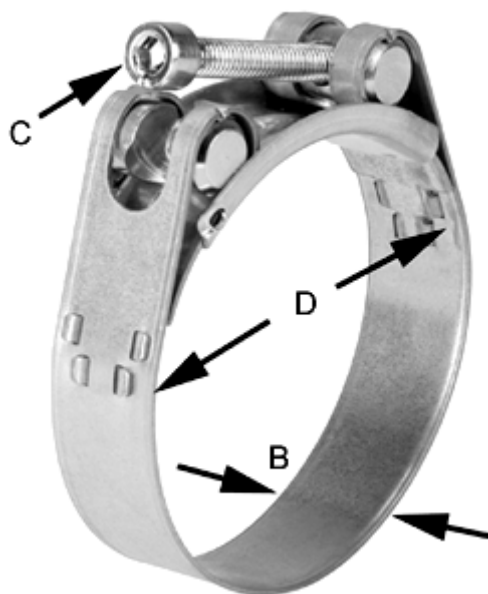

Data Sheet

Article number: 025927182022

Description: Heavy Duty Clamp GBS M 22/18 W2 ISK QRC

Measures

C (screw type) = ISK
Diameter D = 21-23
Width B = 18